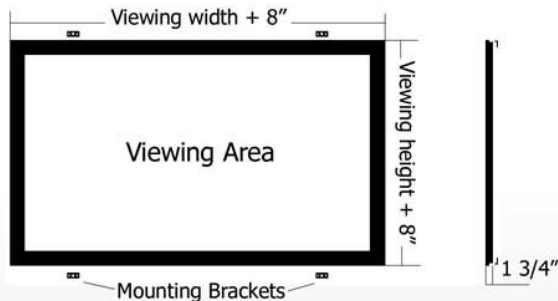

Enjoy this Masterpiece
 Severtson Projection Screen...

SPECIFICATIONS

Custom sizes up to the largest size in each aspect ratio.

STANDARD SIZES

NTSC FORMAT - 4:3/1.33:1

Model#	Diag	Image		Frame	
		Height	Width	Height	Width
DF43100	100	60	80	68	88
DF43120	120	72	96	80	104
DF43135	135	81	108	89	116
DF43150	150	90	120	98	128
DF43175	175	105	140	113	148

HDTV FORMAT - 16:9/1.78:1

Model#	Diag	Image		Frame	
		Height	Width	Height	Width
DF16992	92	45	80	53	88
DF169106	106	52	92	60	100
DF169120	120	59	104.5	67	112.5
DF169135	135	66	117.5	74	125.5
DF169150	150	73.5	130.5	81.5	138.5
DF169175	175	85.5	152.5	93.5	160.5
DF169200	200	98	174	106	182

CINEMASCOPE FORMAT - 2.35:1

Model#	Diag	Image		Frame	
		Height	Width	Height	Width
DF23587	87	34	80	42	88
DF235100	100	39	92	47	100
DF235113	113	44.5	104.5	52.5	112.5
DF235127	127	50	117.5	58	125.5
DF235141	141	55.5	130.5	63.5	138.5
DF235165	165	65	152.5	73	160.5
DF235189	189	74	174	82	182

Diag = Diagonal Viewing Size
 Sizes are shown in inches
 Sizes are subject to change without notice