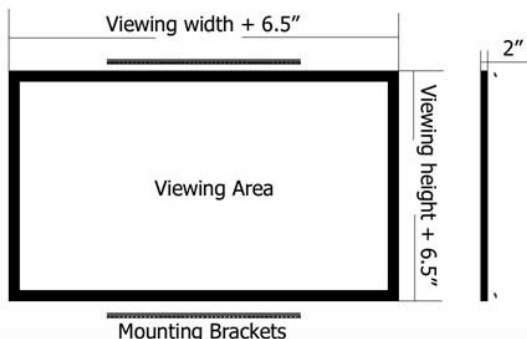

Enjoy this Masterpiece
 Severtson Projection Screen...

SPECIFICATIONS

Custom sizes up to the largest size in each aspect ratio.

STANDARD SIZES

NTSC FORMAT - 4:3/1.33:1

Model#	Diag	Image		Frame	
		Height	Width	Height	Width
LF4372	72	43	57.5	49.5	64
LF4384	84	50	67	56.5	73.5
LF43100	100	60	80	66.5	86.5
LF43120	120	72	96	78.5	102.5
LF43135	135	81	108	87.5	114.5
LF43150	150	90	120	96.5	126.5

HDTV FORMAT - 16:9/1.78:1

Model#	Diag	Image		Frame	
		Height	Width	Height	Width
LF16972	72	35	62.5	41.5	69
LF16982	82	40	71.5	46.5	78
LF16992	92	45	80	51.5	86.5
LF169106	106	52	92	58.5	98.5
LF169120	120	59	104.5	65.5	111
LF169135	135	66	117.5	72.5	124
LF169150	150	73.5	130.5	80	137

CINEMASCOPE FORMAT - 2.35:1

Model#	Diag	Image		Frame	
		Height	Width	Height	Width
LF23587	87	34	80	40.5	86.5
LF235100	100	39	92	45.5	98.5
LF235113	113	44.5	104.5	51	111
LF235127	127	50	117.5	56.5	124
LF235141	141	55.5	130.5	62	137

Diag = Diagonal Viewing Size
 Sizes are shown in inches
 Sizes are subject to change without notice