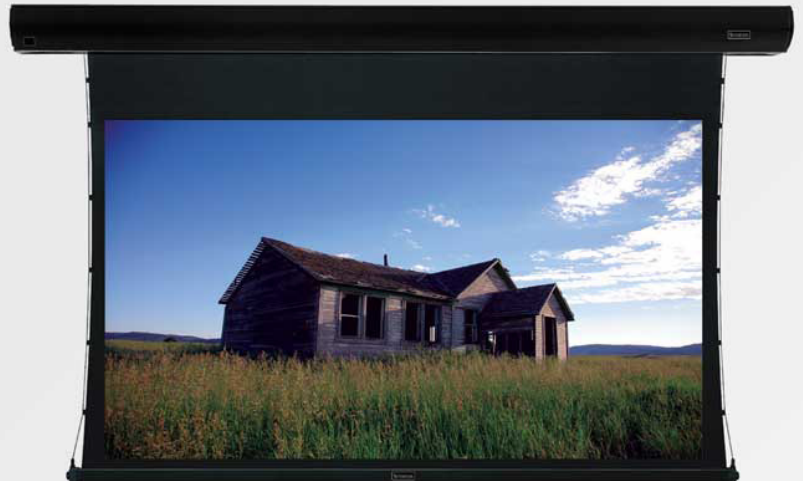

### Case

Luxurious Curved Extruded Aluminum  
Durable Black Finish

### Installation

Ceiling, Wall, or Cable Suspended  
Locking Brackets Secure Screen to Ceiling or Wall  
Mounting Hardware Included

Case Height 5 3/4" and Depth 5 1/2"

Mounting hardware

adds 7/8" to the overall case depth  
and 5/8" to the overall case height.