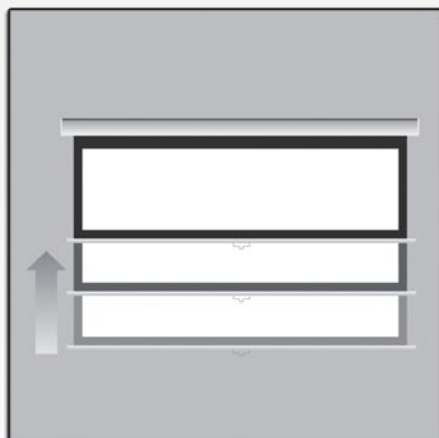

Installation

Ceiling, Wall, or Cable Suspended
Locking Brackets Secure Screen to Ceiling or Wall
Mounting Hardware Included

Operating

3 Second Advanced Self Locking System
Screen Retraction Control Prevents damage to
Screen and Case

Enjoy this masterpiece
Severtson projection screen...

SEVERTSON

SPECIFICATIONS

NTSC FORMAT - 4:3/1.33:1

Model#	Diag	Image		Case Housing
		Height	Width	Length
GM4384	84	50 1/2	67 3/8	73 1/2
GM43100	100	60	80	87
GM43120	120	72	92	99

HDTV FORMAT - 16:9/1.78:1

Model#	Diag	Image		Case Housing
		Height	Width	Length
GM16992	92	45	80	87
GM169106	106	52	92	99
GM169120	120	58 7/8	104 1/2	111 1/2

Diag = Diagonal Viewing Size
Sizes are shown in inches
Sizes are subject to change without notice