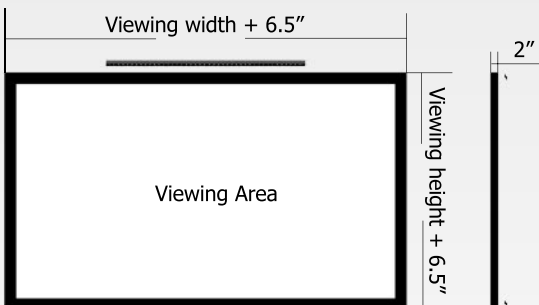

### SPECIFICATIONS

Custom sizes up to the largest size in each aspect ratio.

### STANDARD SIZES

#### HDTV FORMAT - 16:9/1.78:1

Model#	Diag	Image		Frame	
		Height	Width	Height	Width
LF16972	72	35	62 1/2	41 1/2	69
LF16982	82	40 1/4	71 1/2	46 3/4	78
LF16992	92	45 1/8	80	51 5/8	86 1/2
LF169100	100	49	87 1/8	55 1/2	93 5/8
LF169106	106	52	92	58 1/2	98 5/8
LF169112	112	54 7/8	97 5/8	61 3/8	104 1/8
LF169120	120	58 7/8	104 5/8	65 3/8	111 1/8
LF169135	135	66	117 1/2	72 1/2	124
LF169150	150	73 1/2	130 1/2	80	137

Diag = Diagonal Viewing Size  
 Sizes are shown in inches  
 Sizes are subject to change without notice