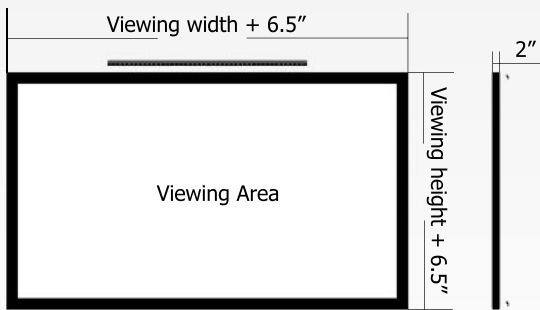

SEVERTSON PROJECTION SCREENS

LEGACY

- | | | | |
|---|---|--|--|
| <p>Frame</p> <ul style="list-style-type: none"> • 3 1/4" Heavy Duty Beveled Aluminum • Wrapped in a Light Absorbing Black Velvet • Corners Match with Precision | <p>Material</p> <ul style="list-style-type: none"> • All USA Made • Front Projection Cinema White or Cinema Grey | <p>Assembly & Installation</p> <ul style="list-style-type: none"> • Easy Assembly • Severtson Tensioning Rod System • Secure Top and Bottom Mounting Brackets with Horizontal Adjustment | <p>Packaging</p> <ul style="list-style-type: none"> • Product Inspected Thoroughly • Each Piece Individually Wrapped and Boxed • Items Labeled and Organized for Ease of Assembly • Double Boxed for Protection During Shipping |
|---|---|--|--|

Enjoy this Masterpiece Severtson Projection Screen...

HDTV FORMAT - 16:9/1.78:1

| Model# | Diag | Image | | Frame | |
|----------|------|--------|---------|--------|---------|
| | | Height | Width | Height | Width |
| LF16982 | 82 | 40 1/4 | 71 1/2 | 46 3/4 | 78 |
| LF16992 | 92 | 45 1/8 | 80 | 51 5/8 | 86 1/2 |
| LF169100 | 100 | 49 | 87 1/8 | 55 1/2 | 93 5/8 |
| LF169106 | 106 | 52 | 92 3/8 | 58 1/2 | 98 5/8 |
| LF169112 | 112 | 54 7/8 | 97 5/8 | 61 3/8 | 104 1/8 |
| LF169120 | 120 | 58 7/8 | 104 5/8 | 65 3/8 | 111 1/8 |

Diag = Diagonal Viewing Size
 Sizes are shown in inches
 Sizes are subject to change without notice